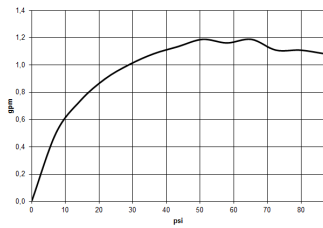

Sink - Meta

Pillar tap cold water only - polished chrome

Article number: 17 500 660-00 0010

- 4-1/8" Projection
- Rigid spout
- Round aerated stream
- Total height 5-3/8"
- Height to aerator/spout outlet 2-1/4"
- 1-3/8" hole diameter
- 1/2" connection
- Flange diameter 2"
- 2 x pressure hose with 3/8" compression fitting
- Water flow rate limited to max. 1.2 gpm
- lead-free

polished chrome

Dimensional drawing

Sink - Meta

Pillar tap cold water only - polished chrome

Article number: 17 500 660-00 0010

All dimensions in mm / inch = mm x 0,0394

Flow rate chart

Sink - Meta