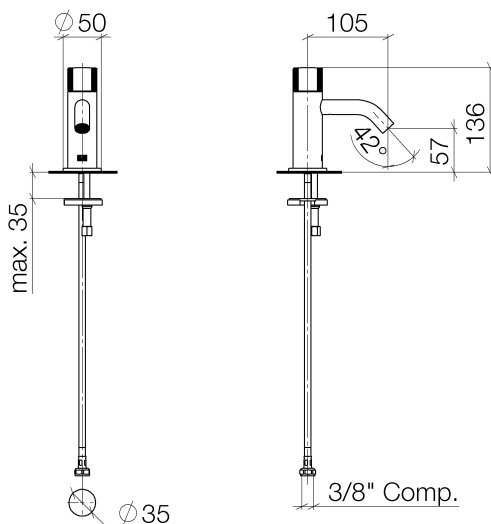

Sink - Meta

Pillar tap cold water only - polished chrome

Article number: 17 500 660-00 0010

- 4-1/8" Projection
- Rigid spout
- Round aerated stream
- Total height 5-3/8"
- Height to aerator/spout outlet 2-1/4"
- 1-3/8" hole diameter
- 1/2" connection
- Flange diameter 2"
- 2 x pressure hose with 3/8" compression fitting
- Water flow rate limited to max. 1.2 gpm
- lead-free

polished chrome

Dimensional drawing

Sink - Meta

Pillar tap cold water only - polished chrome

Article number: 17 500 660-00 0010

All dimensions in mm / inch = mm x 0,0394

Flow rate chart

Sink - Meta

Pillar tap cold water only - polished chrome

Article number: 17 500 660-00 0010

Other surface finishes

platinum matte

17 500 660-06 0010

black matte

17 500 660-33 0010

More custom finish options are available via special production (xTra Service). Please see our finish matrix for availability and pricing or contact a Dornbracht representative.